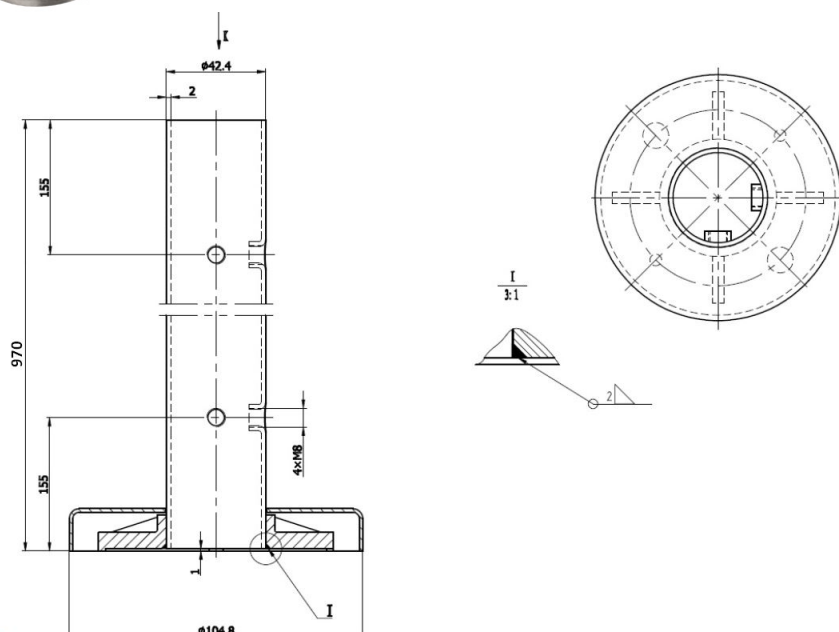

PRODUCT SHEET

Description:

90DG Baluster SS316 Brushed, $\varnothing 42,4 \times 2 \times 970$ mm, 4 Holes Two Side

Item number:

22.10.415-9

Units	Box	Carton	HS Code	Barcode
Pcs.	1	4	8302419000	
				5704866499842